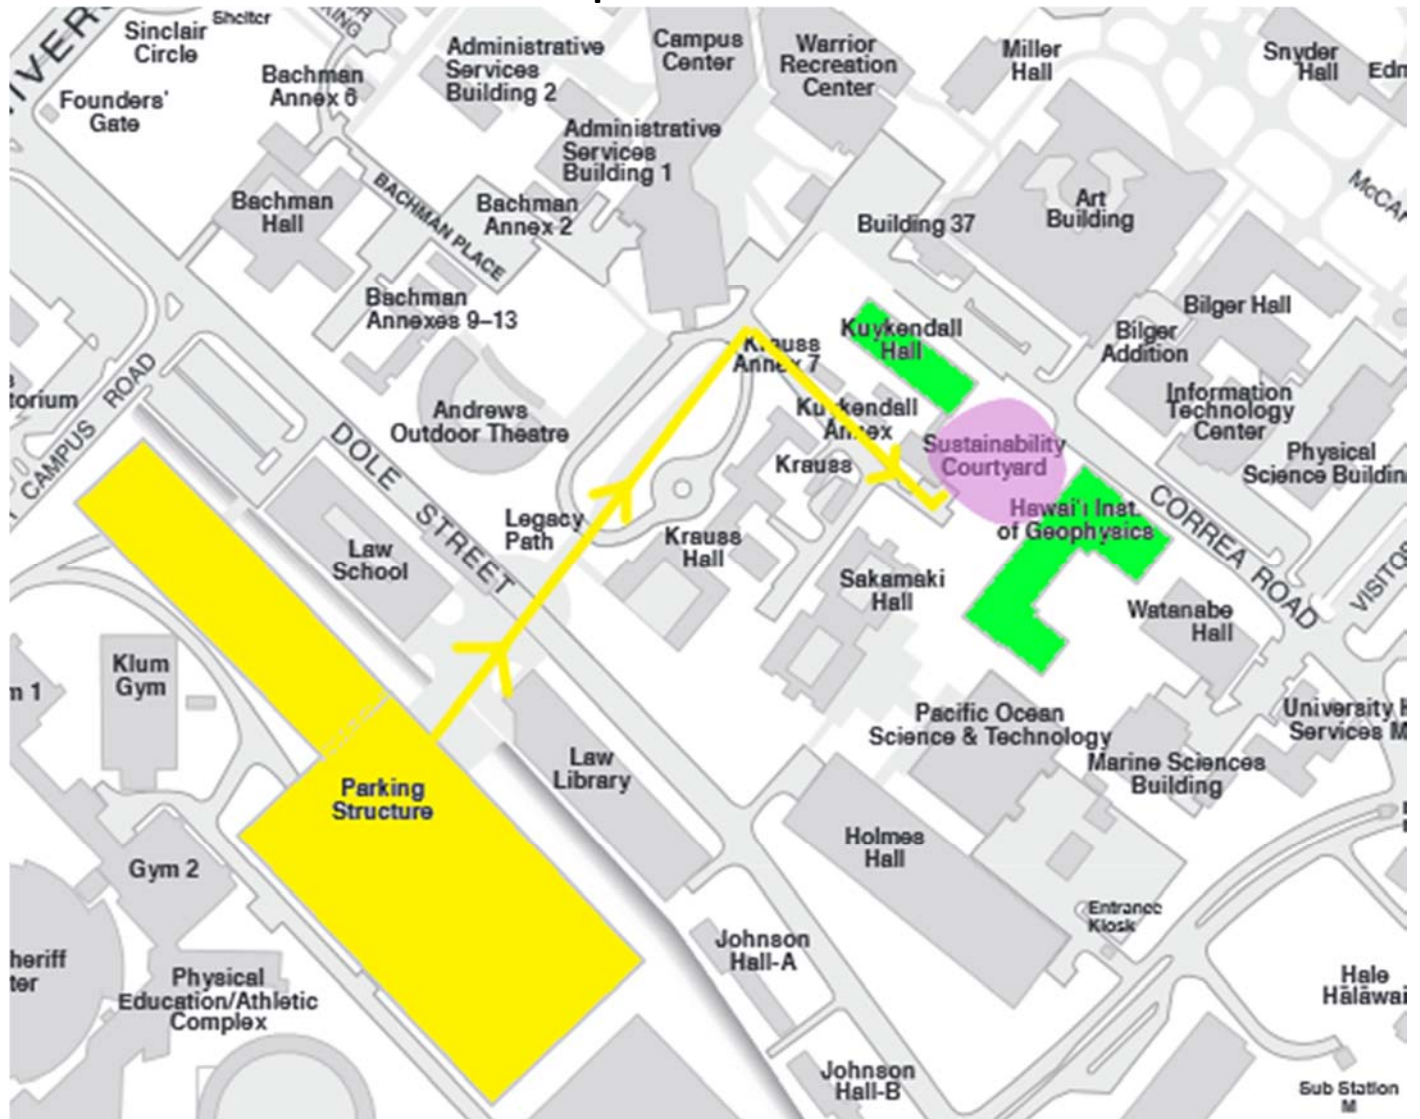

Expanding Your Horizons – Hawaii

April 16, 2016

University of Hawaii at Mānoa

Map and Directions

Workshop Locations:

Expanding Your Horizons – Hawaii is taking place in two of the University of Hawaii's science buildings, Kuykendall Hall and the Hawai'i Institute of Geophysics (highlighted in green). Registration and Check in will occur in the Sustainability Courtyard (highlighted in purple) in between Kuykendall Hall and Hawai'i Institute of Geophysics.

Parking

Parking is available for \$6 in the Parking Structure on Dole Street (highlighted in yellow).

Directions

The UH Mānoa campus is conveniently located just off the H-1 freeway, in Honolulu's Mānoa valley.

From H-1 East

Take exit 24B
Merge onto University Avenue
Turn right at Maile Way
Turn right at Farrington Road
Make a slight left at Varney Circle
Varney Circle turns slightly right and becomes Campus Road

From Waikīkī

Take Ala Wai Boulevard
Turn right onto McCully Street
Turn right onto Kapi'olani Boulevard
Turn left onto University Avenue
Turn right at Maile Way
Turn right at Farrington Road
Make a slight left at Varney Circle
Varney Circle turns slightly right and becomes Campus Road